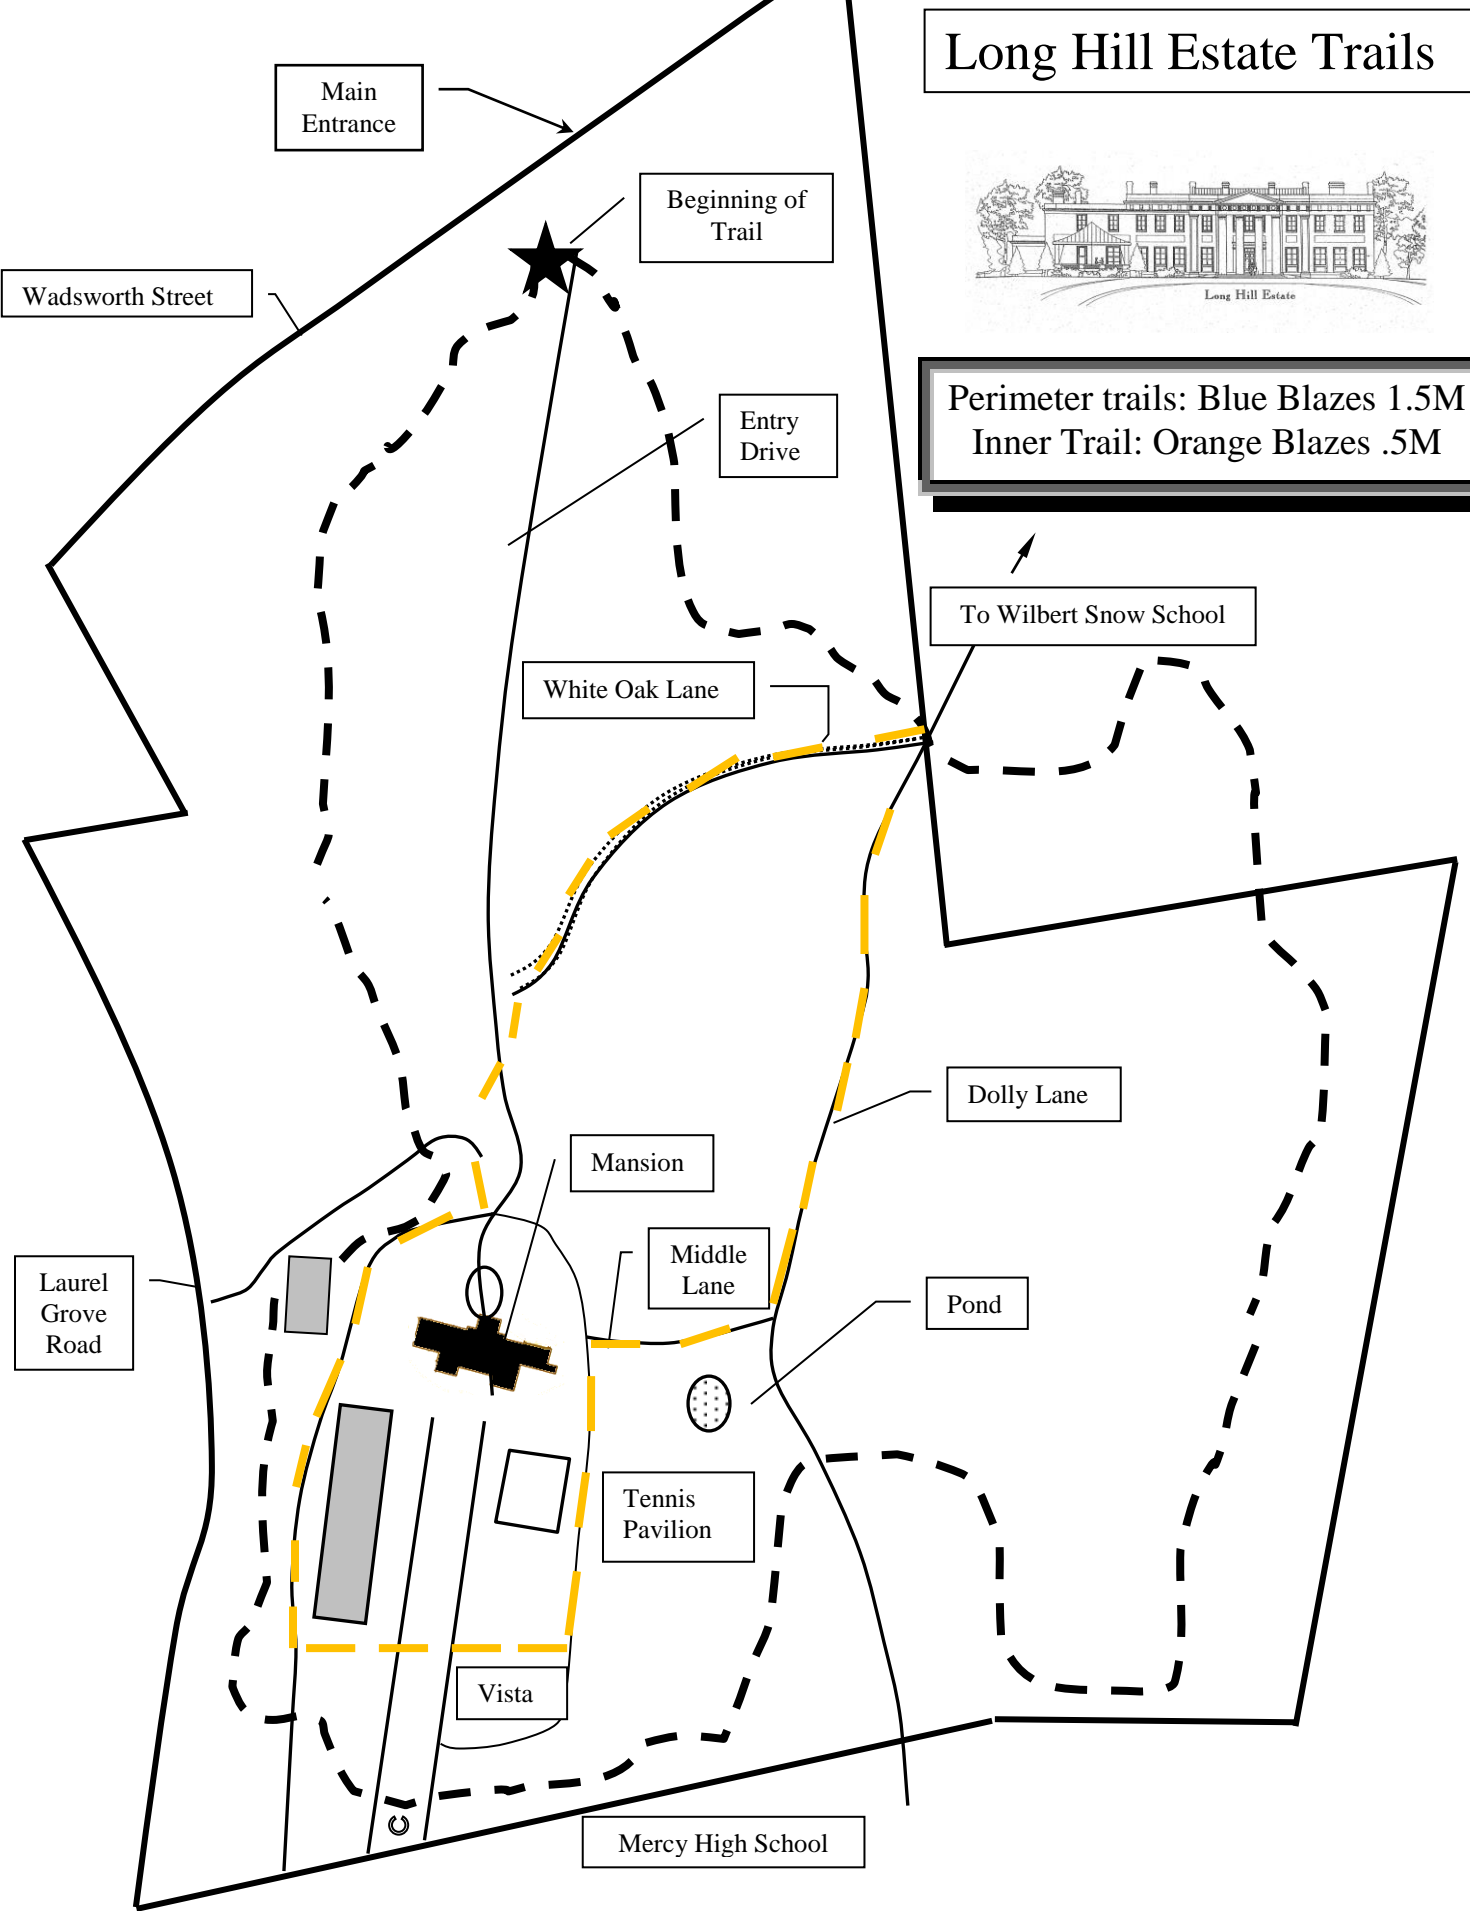

Long Hill Estate Trails

Perimeter trails: Blue Blazes 1.5M
Inner Trail: Orange Blazes .5M

Main Entrance

Beginning of Trail

Wadsworth Street

Entry Drive

To Wilbert Snow School

White Oak Lane

Dolly Lane

Laurel Grove Road

Mansion

Middle Lane

Pond

Tennis Pavilion

Vista

Mercy High School